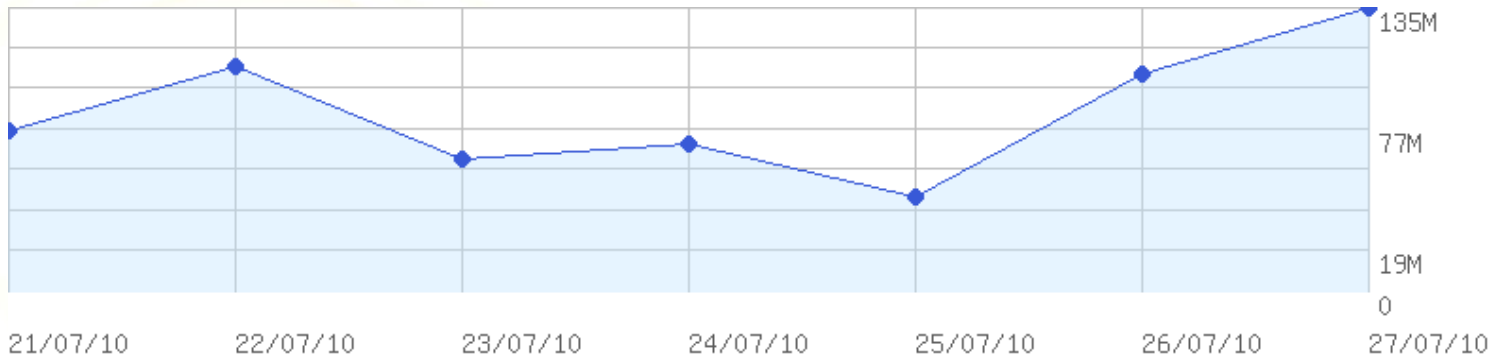

United Kingdom - CO2 Emission Report as of July 27, 2010 (UTC)

Emission Levels of Last Week (kg/Day):

Emission Levels of Last 24 Hours (kg/Hour):

Daily Emission Levels by Country (Darker=Higher):

Weekly Emission Levels by Country (Darker=Higher):