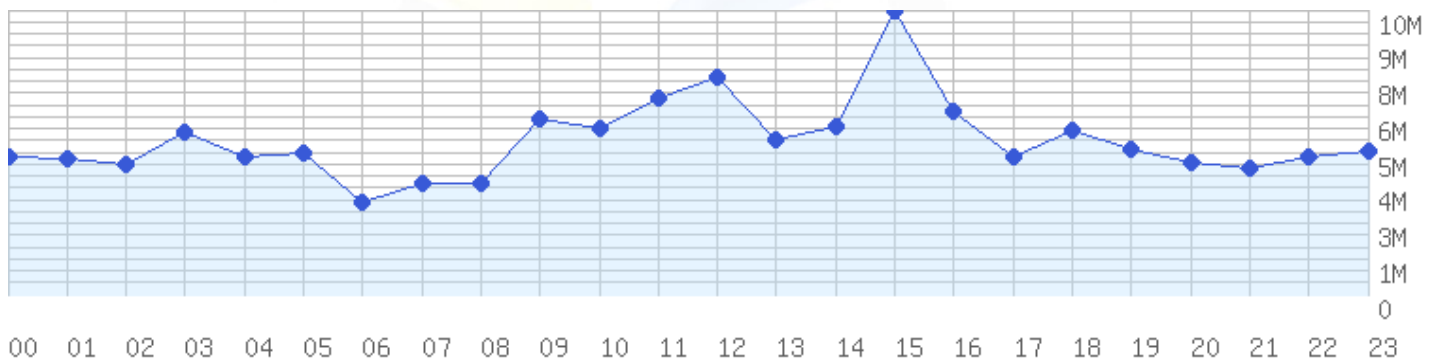

United Kingdom - CO2 Emission Report as of July 27, 2010 (UTC)

Emission Levels of Last Week (kg/Day):

Emission Levels of Last 24 Hours (kg/Hour):

Daily Emission Levels by Country (Darker=Higher):

Weekly Emission Levels by Country (Darker=Higher):

Top 3 Countries:

us	39,529,288 kg
in	13,632,779 kg
ca	12,253,265 kg

Top 3 Countries:

us	175,282,561 kg
ca	54,348,661 kg
ae	39,270,154 kg